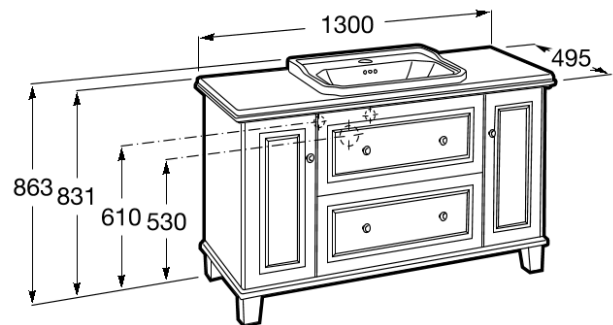

CARMEN

Base unit for countertop basin

DIMENSIONS

Length 1300 mm
 Width 495 mm
 Height 831 mm

COLOURS AND FINISHES

● 415 White Satin

PRICE (VAT INCLUDED)

£2332.67

TECHNICAL DRAWINGS

FEATURES

- Basin position: Central
- Basin type: Drop-in / In countertop
- Closing and opening system: Soft and self close drawers
- Door type: Hinged
- Doors and drawers combination: 2 doors and 2 drawers
- Furniture configuration: Doors and drawers combination
- Installation type: Floor-standing
- Left hand opening
- Leg material/finish: Wood
- Right hand opening
- Shelf material: Natural wood
- Tap position: On the basin
- Taphole configuration: 1 Taphole in the middle